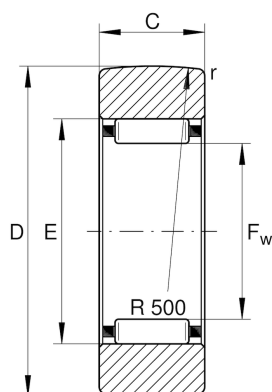

RSTO12

Yoke type track roller

Schaeffler ID:
0000542400000

Yoke type track rollers RSTO, without axial guidance, outer ring without ribs

Technical information

Main Dimensions & Performance Data

D	32 mm	Outside diameter
F_w	16 mm	Under roller diameter
C	11.8 mm	Width, outer ring
$C_{r w}$	9,000 N	Basic dynamic load rating, radial
$C_{0r w}$	10,400 N	Basic static load rating, radial
$C_{ur w}$	1,560 N	Fatigue load limit, radial
n_{DG}	4,500 1/min	Speed on permanent grease lubrication
	47.71 g	Weight

Dimensions

E	22 mm	Raceway diameter outer ring
r_{min}	0.3 mm	Minimum chamfer dimension
R	500 mm	Radius of outer ring outside profile